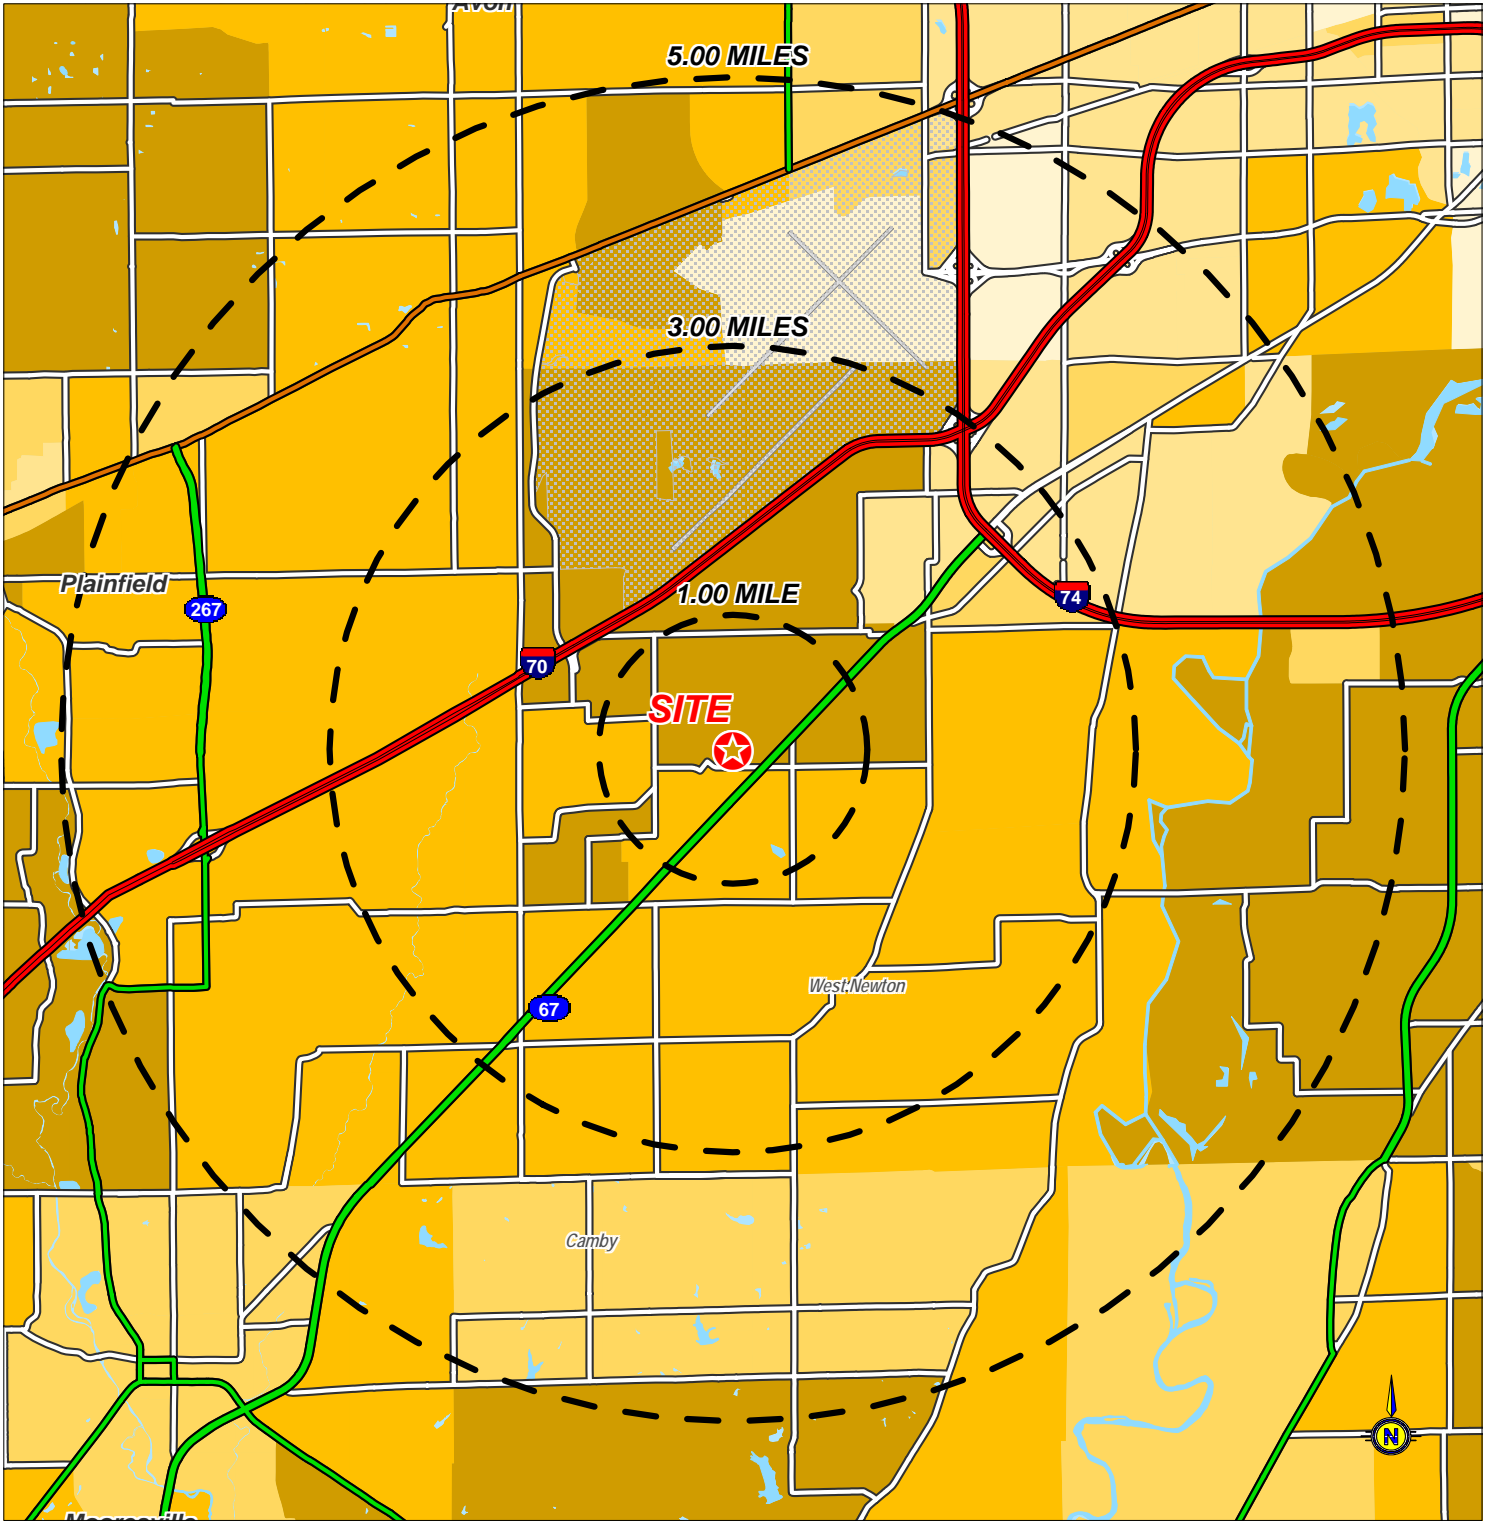

Lat: 39.6771 Lon: -86.2953 Zoom: 1 1 mi Logos are for identification purposes only and may be trademarks of their respective companies.

©2007, SITES USA Inc., Chandler, AZ (480) 491-1112. All Rights Reserved.

Average HH Income
By Block Groups

- $75,000 or more
- $60,000 to $75,000
- $45,000 to $60,000
- $30,000 to $45,000
- Less than $30,000

Seventy West

I-70 & AmeriPlex Parkway Indianapolis, IN

*Current Year Estimated
Average Household Income*

October 2007