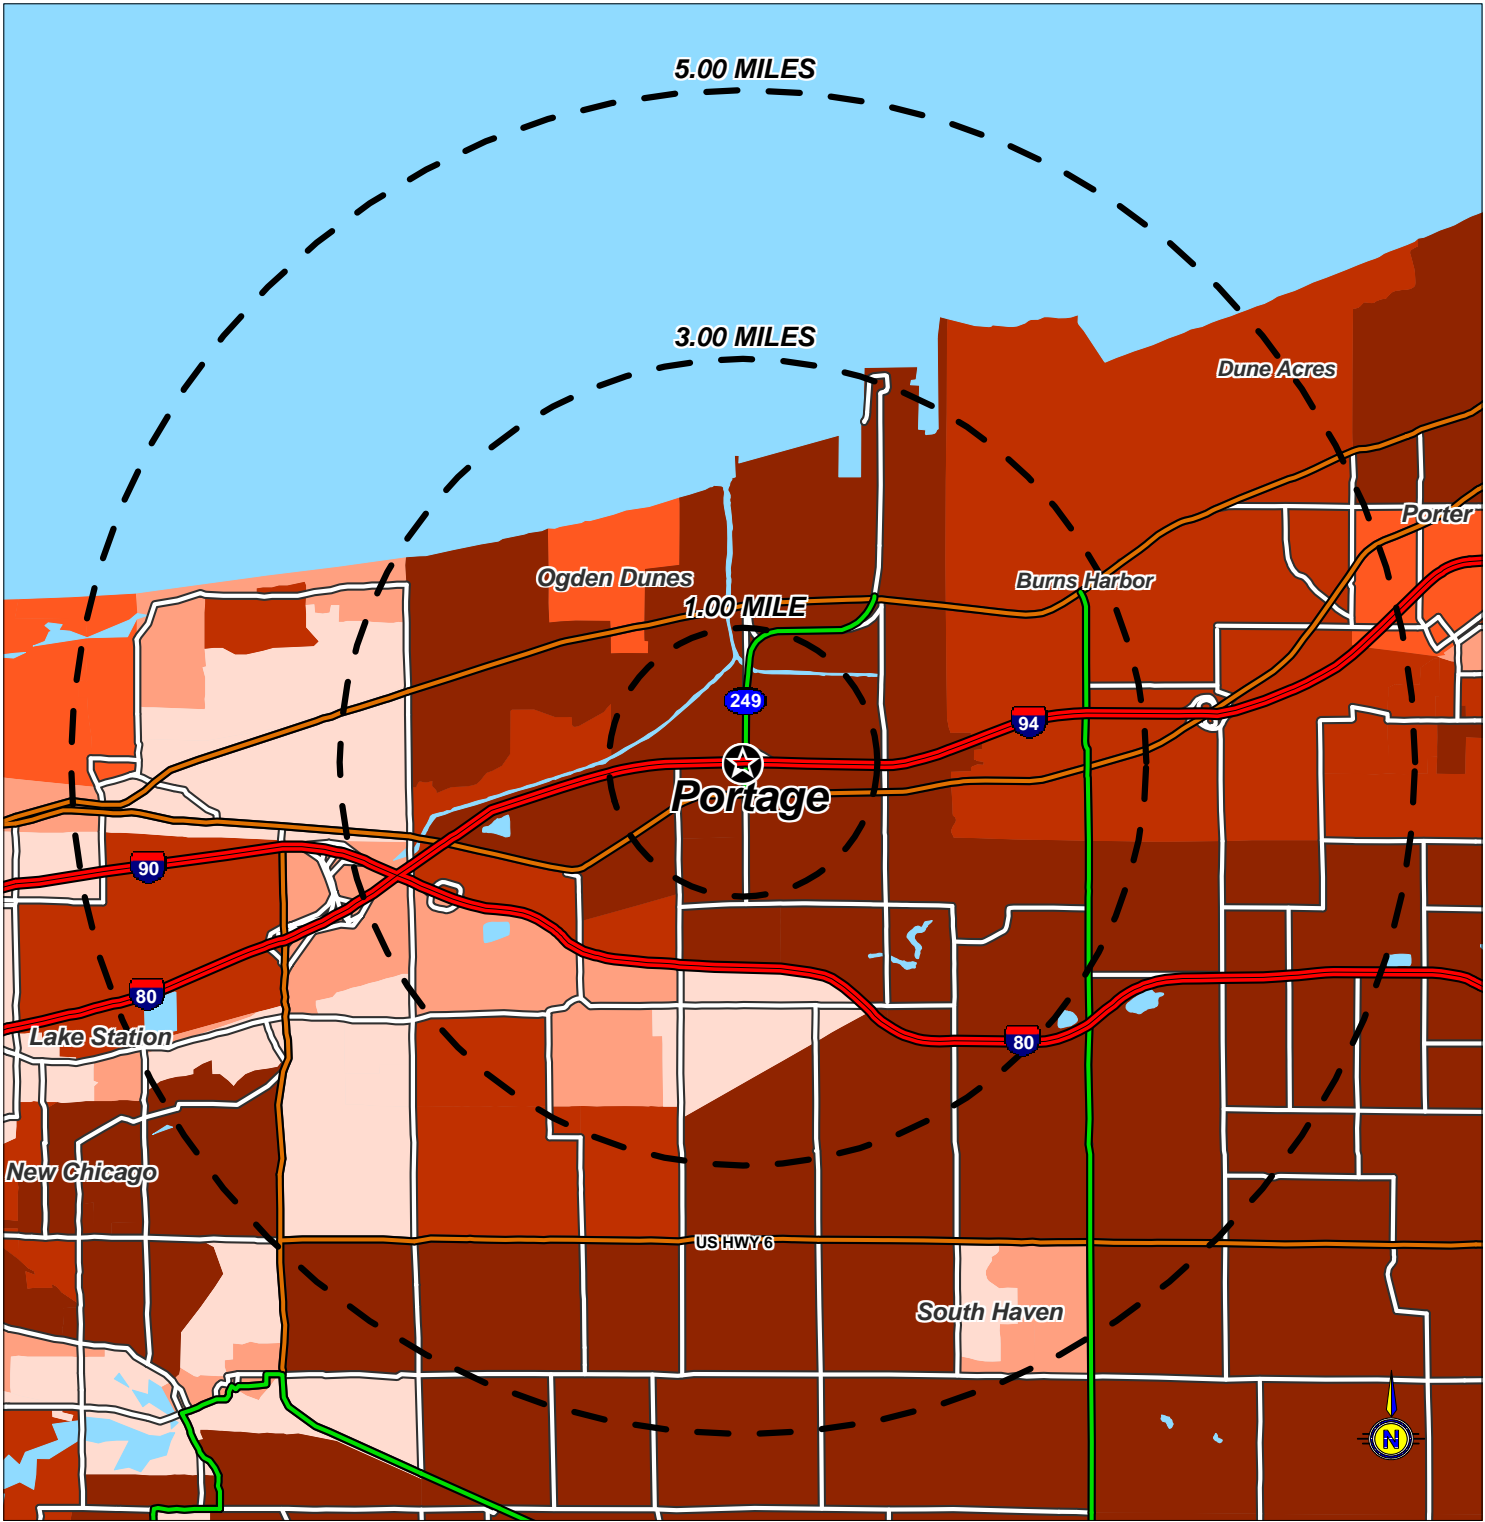

Lat: 41.6021 Lon: -87.1741 Zoom: 11 mi. Logos are for identification purposes only and may be trademarks of their respective companies.

©2007, SITES USA Inc., Chandler, AZ (480) 491-1112. All Rights Reserved.

**5 Yr Pop Growth (Total%)**  
By Block Groups

- 5% or more
- 2% to 5%
- 1% to 2%
- 0% to 1%
- Less than 0%

**The Shops at Lakeshore Point**

**I-94 & State Road 249**  
**Portage, Indiana**

Proj Total Population Growth  
(Current to 5 Yr Proj Percentage)

November 2007

**HOLLADAY PROPERTIES**

This map was produced using data from private and government sources deemed to be reliable. The information herein is provided without representation or warranty.