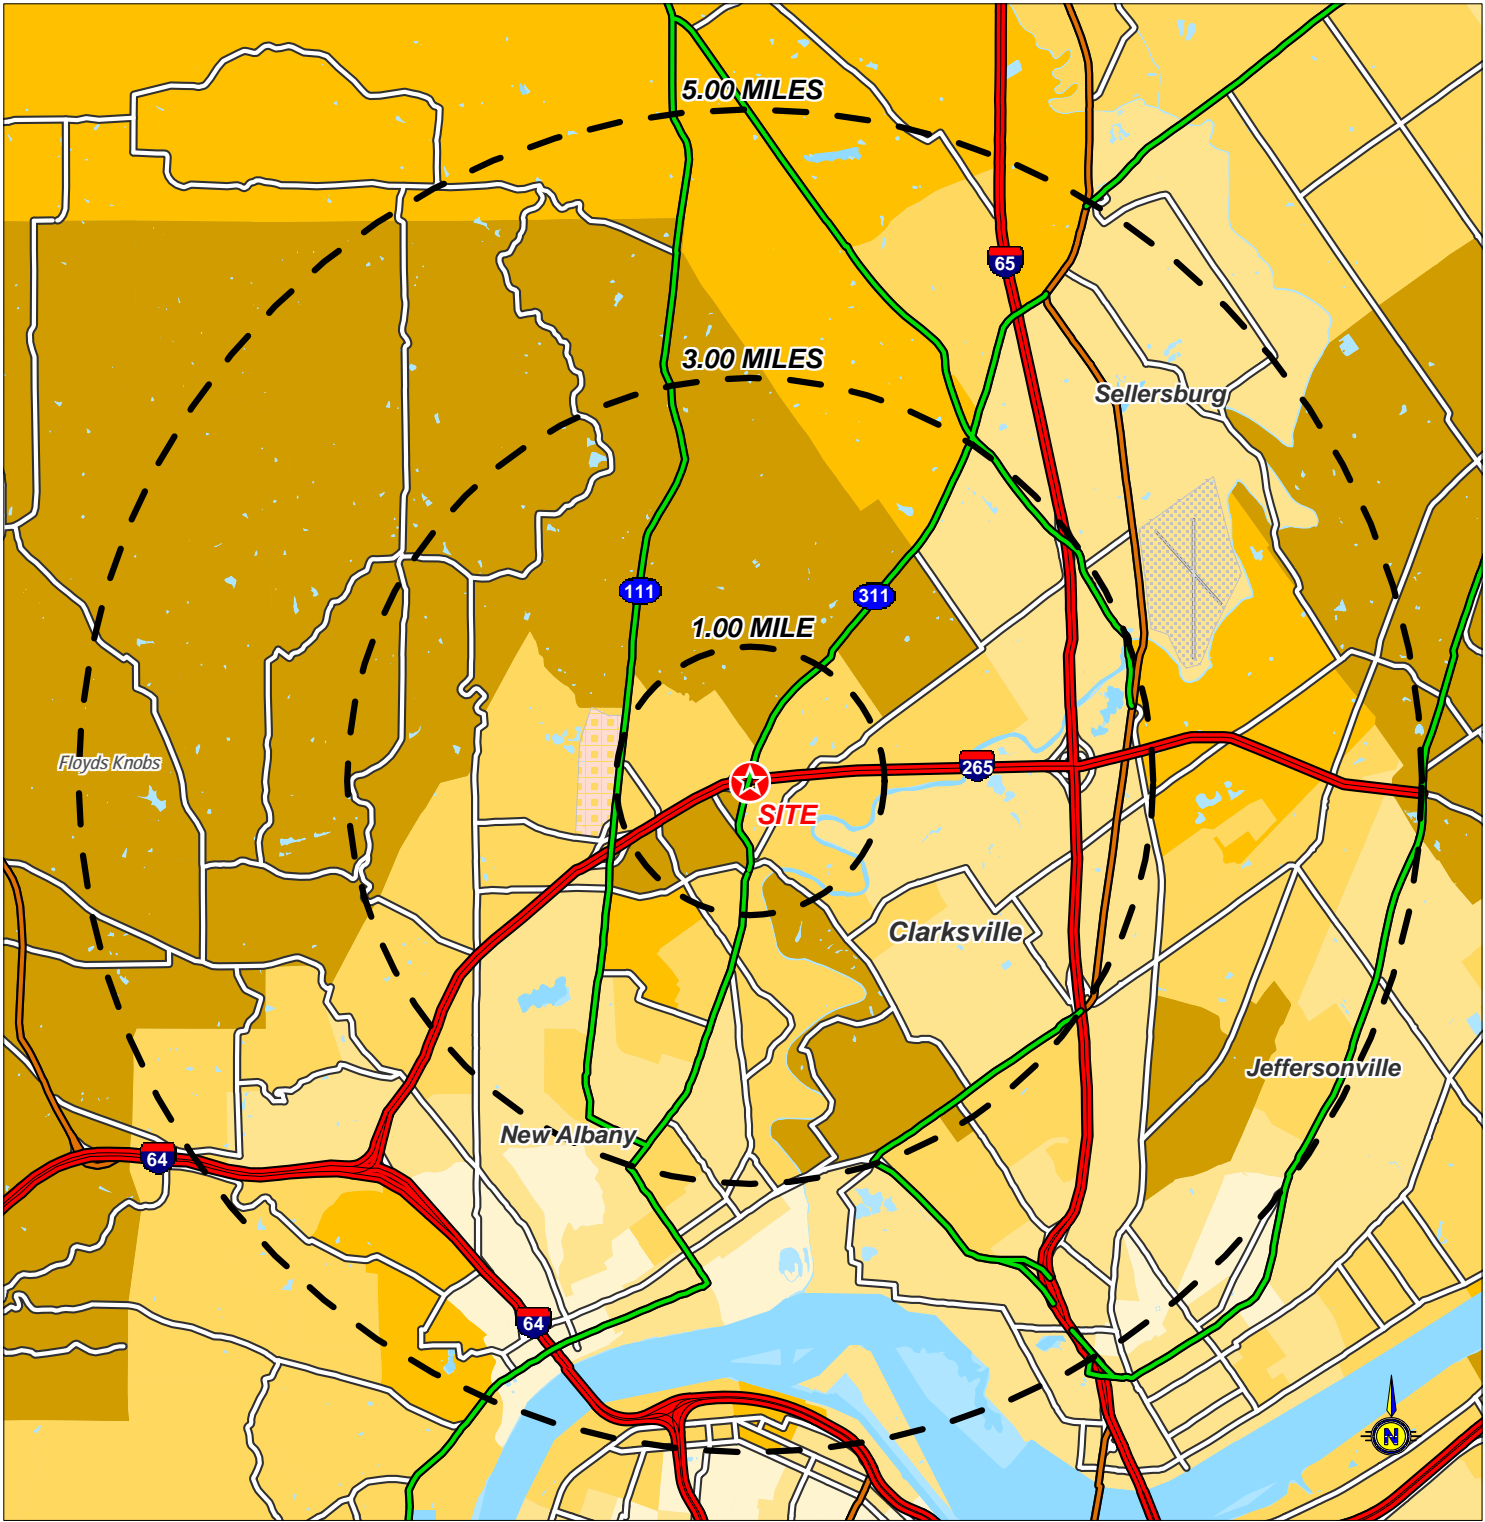

Lat: 38.3512 Lon: -85.8012 Zoom: 1 1 mi. Logos are for identification purposes only and may be trademarks of their respective companies.

©2007, SITES USA Inc., Chandler, AZ (480) 491-1112. All Rights Reserved.

Average HH Income
By Block Groups

- \$75,000 or more
- \$60,000 to \$75,000
- \$45,000 to \$60,000
- \$30,000 to \$45,000
- Less than \$30,000

Bridgemont Park

I-265 & Charlestown Road
New Albany, Indiana